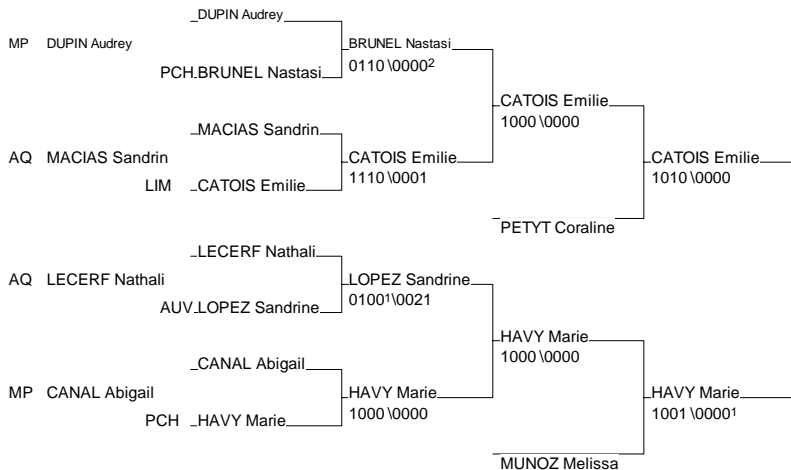

-63

| | | |
|---|--------------------|----------------|
| 1 | CHARTRAIN Laetitia | D MONTALBANAIS |
| 2 | GIMENEZ Elodie | DOJOTONIC - TO |
| 3 | AUROUX Emmanuelle | A.J.LIMOGES |
| 3 | PAYET VIRGINIE | JUDO PARADISE |
| 5 | CHAPOLARD Ombeline | J.C.D ALBRET N |
| 5 | MORANDIN Aurelie | J C MONTASTRUC |
| 7 | GALAN Chloe | AS JC L UNION |
| 7 | MARTIAL Elodie | O.M.S. P-A-P |

IR SO SENIORS FEM 2D

LORMONT 03/05/2008-03/05/2008

Cat. -48

Nb. Judokas : 19

IR SO SENIORS FEM 2D

LORMONT 03/05/2008-03/05/2008

Cat. -52

Nb. Judokas : 23